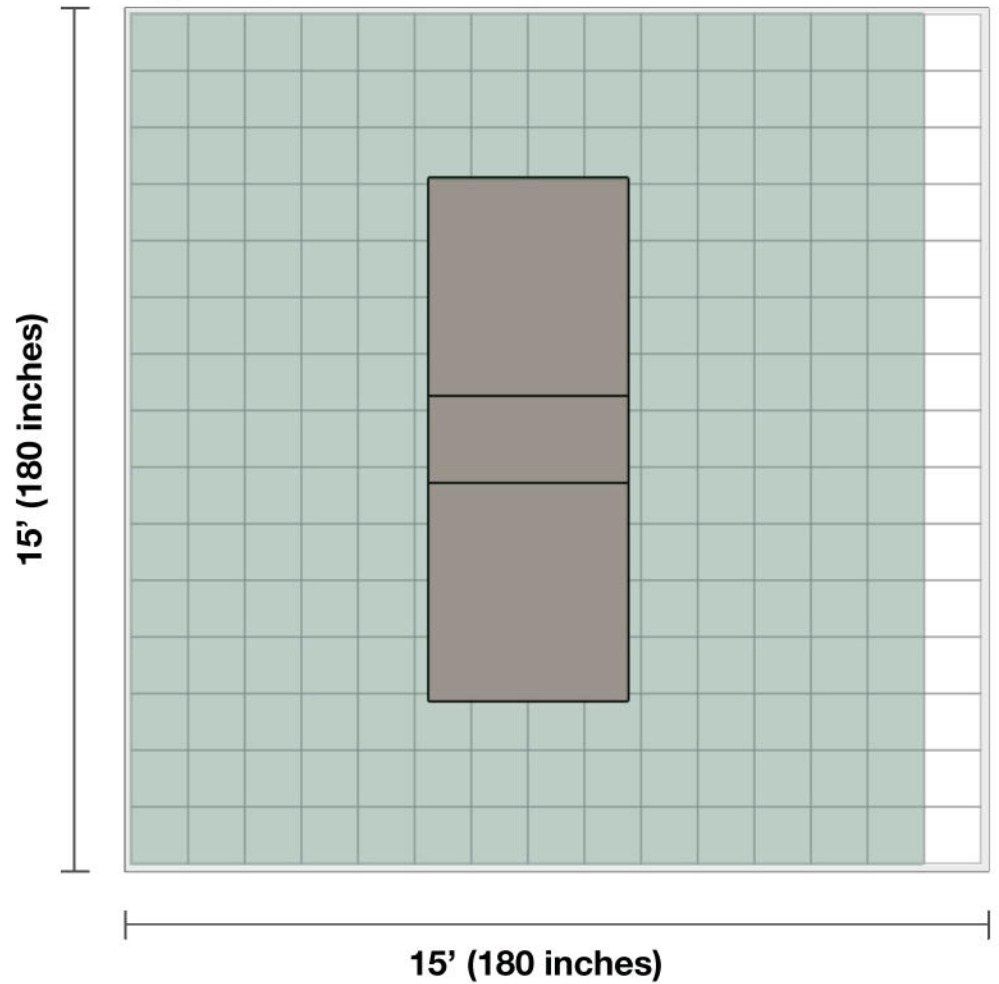

Landry 110" Dining Table

Before purchasing your furniture, please measure your space and note all item measurements to ensure the item will fit your space.

General Dimensions:

92 - 110" x 40" x 30.2"

Additional Dimensions:

Standard Leaf: 18"

Room Plan:

Entry width required for delivery: 14"

Dining Room

Dining Rooms vary in shapes and sizes.

The standard dining room is 14' x 16' (highlighted)

The layout is scaled to 15' x 15' for visual purposes.