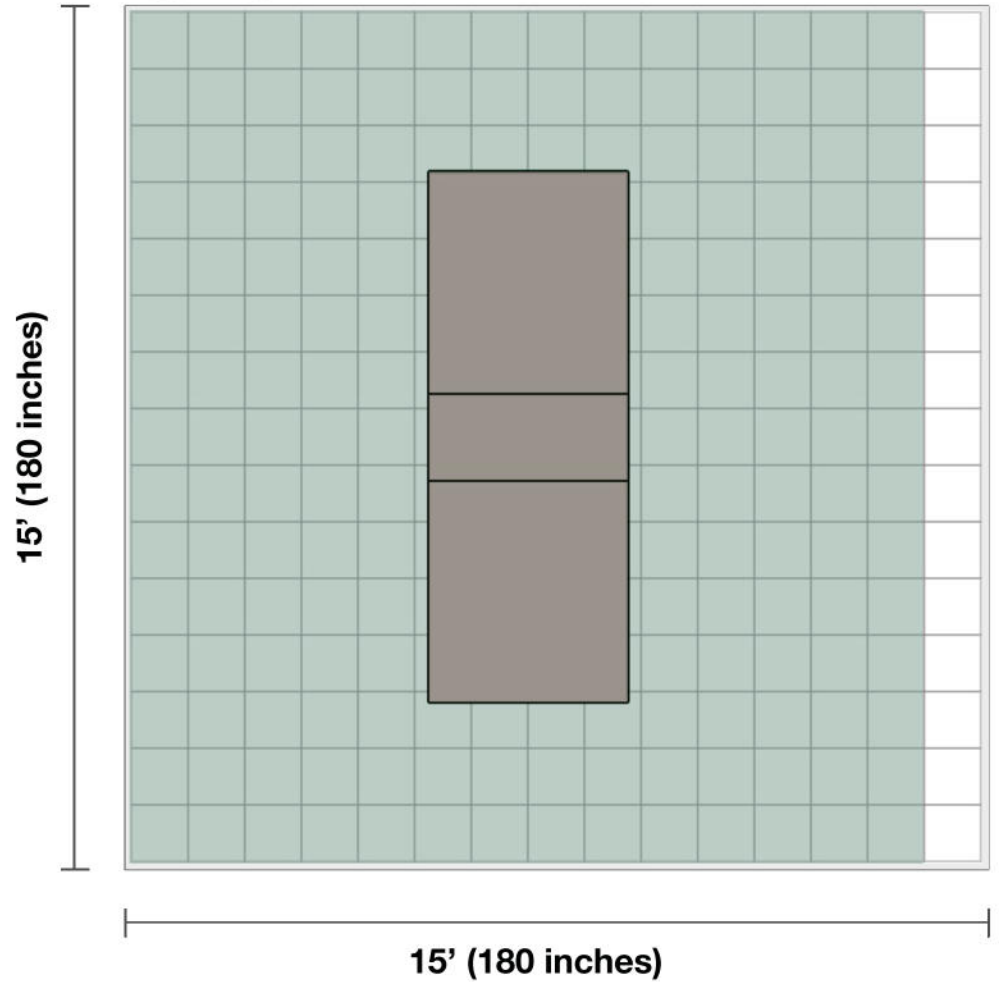

Brinley 112.5" Dining Table

Before purchasing your furniture, please measure your space and note all item measurements to ensure the item will fit your space.

General Dimensions:

94.5 - 112.5" x 42" x 30.2"

Additional Dimensions:

Standard Leaf: 18"

Room Plan:

Entry width required for delivery: 14"

Dining Room

Dining Rooms vary in shapes and sizes.

The standard dining room is 14' x 16' (highlighted)

The layout is scaled to 15' x 15' for visual purposes.